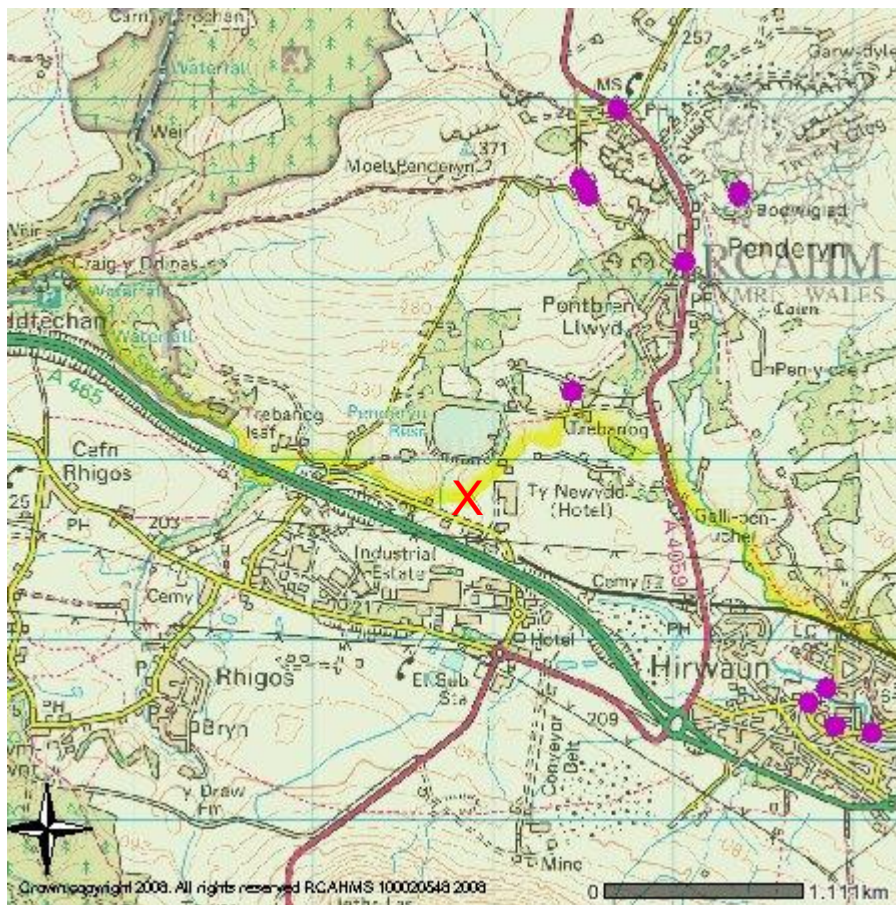

Listed Buildings

Location Map of Listed Buildings Within the Vicinity of the Proposed Development

<i>Listing Number</i>	<i>Listing Name</i>	<i>Grade</i>	<i>Community</i>
26832	Old house, with attached byre and barn at Trebanog Fach	II	Hirwaun
21371	Siloa Baptist Church	II	Hirwaun
11381	Bodwigiad	II	Hirwaun
26833	Agricultural range at Bodwigiad	II	Hirwaun
18046	Church of St Cynog	II	Hirwaun
18047	Churchyard wall, including pound and lych gate, at St Cynog's church	II	Hirwaun
26834	Signpost at road junction SE of St Cynog's church	II	Hirwaun
26831	Milestone in boundary wall of Lamb Hotel	II	Hirwaun
26828	Hirwaun war memorial clock tower	II	Hirwaun
26827	Tramroad causeway and bridge at Hirwaun Ironworks	II	Hirwaun
21370	Nebo Independent Chapel	II	Hirwaun
10898	Building by Millstreet Bridge	II	Hirwaun