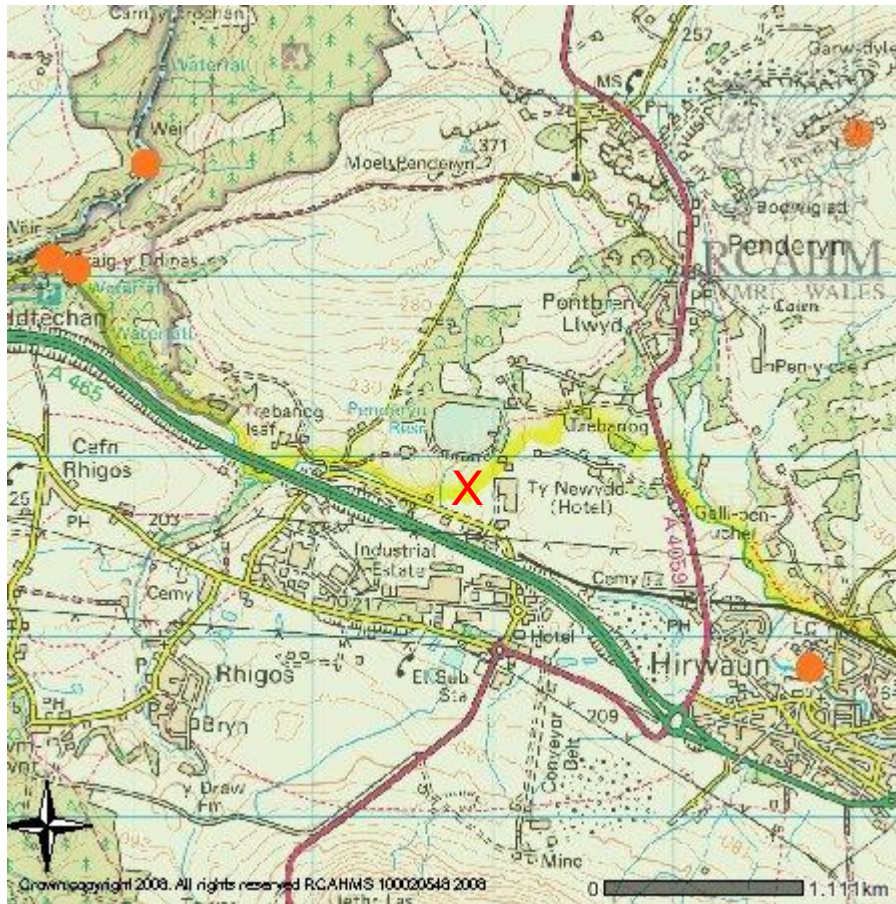

Scheduled Ancient Monuments

Location Map of Scheduled Ancient Monuments Within the Vicinity of the Proposed Development

Monument Number	Monument Name	Site Type	Period	Community
BR157	Site of Hirwaun Ironworks	Industrial monument	Post-Medieval/Modern	Hirwaun
GM523	Round Cairn and Ring Cairn South of Twyn-y-Glog	Round cairn	Prehistoric	Hirwaun
BR229	Dinas Silica Mine	Tramroad	Post-Medieval/Modern	Hirwaun
BR178	Craig y Ddinas Hillfort	Hillfort	Prehistoric	Hirwaun