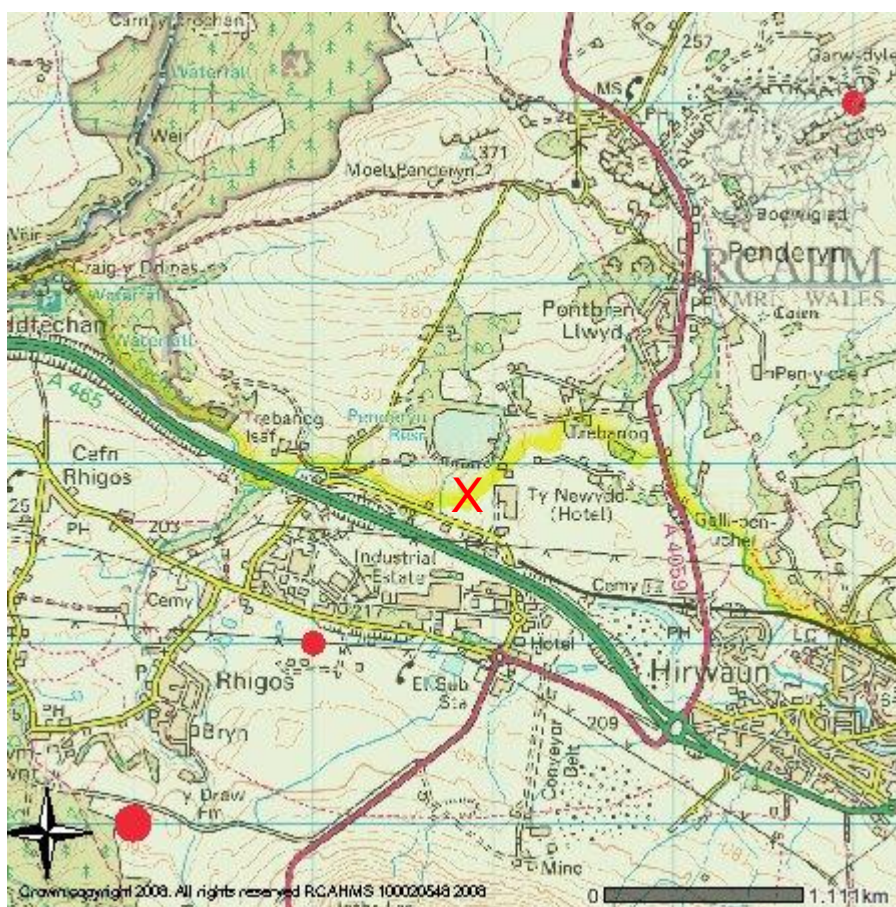

A search was undertaken of the area in the vicinity of the proposed development, and the results are presented in the map is shown below. A red cross marks the approximate site location. Maps of the individual listing results, and tables identifying the records they relate to, are presented below.

Location Map of National Archaeology Collection Objects Within the Vicinity of the Proposed Development

Location	Find	Period
Rhigos, Rhondda	2 items; Flint scraper fragment and worked debitage and Unworked flint blade and flakes	-
Ffyndof, Rhondda	1 item; Basal-looped spearhead, with the tip broken, the socket mouth damaged and extensive corrosion.	Bronze Age
Rhigos, Rhondda	18 items; Mesolithic flint and chert items	Mesolithic
Rhigos, Rhondda	25 items; Prehistoric flint and chert items	Prehistoric
Rhigos, Rhondda	1 item; Bronze Age flint knife	Bronze Age
Rhigos, Rhondda	2 items; Maximian nummus	Roman
Rhigos, Rhondda	1 item; Prehistoric flint flake	Prehistoric
Wernlas Farm, Penderwyn	2 items; Neolithic flint leaf shaped arrowhead and Neolithic / Bronze Age convex flint scraper	Neolithic

National Monuments Record of Wales

Location Map of National Monuments Within the Vicinity of the Proposed Development

Due to the large number of listings on the National Monument Record for the area, similar listings have been grouped together, and only the most local records (within 2 km) have been listed individually (overpage).