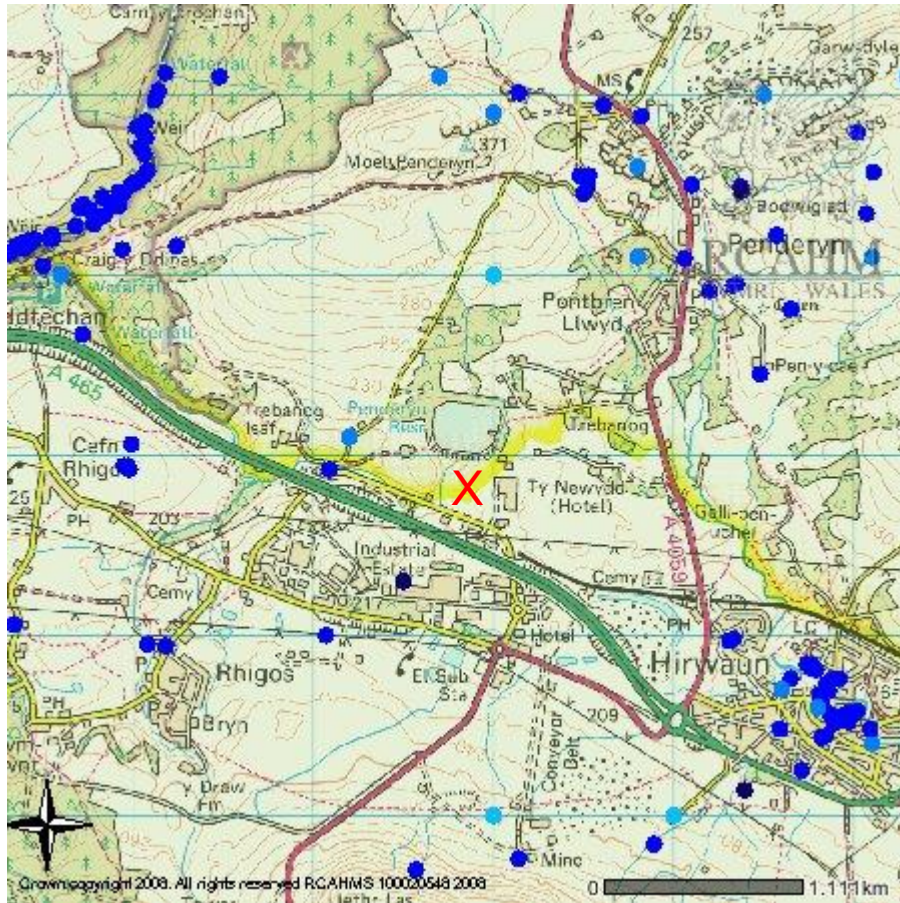

A search was undertaken of the area in the vicinity of the proposed development, and the results are presented in the map is shown below. A red cross marks the approximate site location. Maps of the individual listing results, and tables identifying the records they relate to, are presented below.

Scheduled Ancient Monuments

Location Map of Scheduled Ancient Monuments Within the Vicinity of the Proposed Development

Monument Number	Monument Name	Site Type	Period	Community
BR157	Site of Hirwaun Ironworks	Industrial monument	Post-Medieval/Modern	Hirwaun
GM523	Round Cairn and Ring Cairn South of Twyn-y-Glog	Round cairn	Prehistoric	Hirwaun
BR229	Dinas Silica Mine	Tramroad	Post-Medieval/Modern	Hirwaun
BR178	Craig y Ddinas Hillfort	Hillfort	Prehistoric	Hirwaun

Location Map of National Archaeology Collection Objects Within the Vicinity of the Proposed Development

Location	Find	Period
Rhigos, Rhondda	2 items; Flint scraper fragment and worked debitage and Unworked flint blade and flakes	-
Ffyndof, Rhondda	1 item; Basal-looped spearhead, with the tip broken, the socket mouth damaged and extensive corrosion.	Bronze Age
Rhigos, Rhondda	18 items; Mesolithic flint and chert items	Mesolithic
Rhigos, Rhondda	25 items; Prehistoric flint and chert items	Prehistoric
Rhigos, Rhondda	1 item; Bronze Age flint knife	Bronze Age
Rhigos, Rhondda	2 items; Maximian nummus	Roman
Rhigos, Rhondda	1 item; Prehistoric flint flake	Prehistoric
Wernlas Farm, Penderwyn	2 items; Neolithic flint leaf shaped arrowhead and Neolithic / Bronze Age convex flint scraper	Neolithic

National Monuments Record of Wales

Location Map of National Monuments Within the Vicinity of the Proposed Development

Due to the large number of listings on the National Monument Record for the area, similar listings have been grouped together, and only the most local records (within 2 km) have been listed individually (overpage).